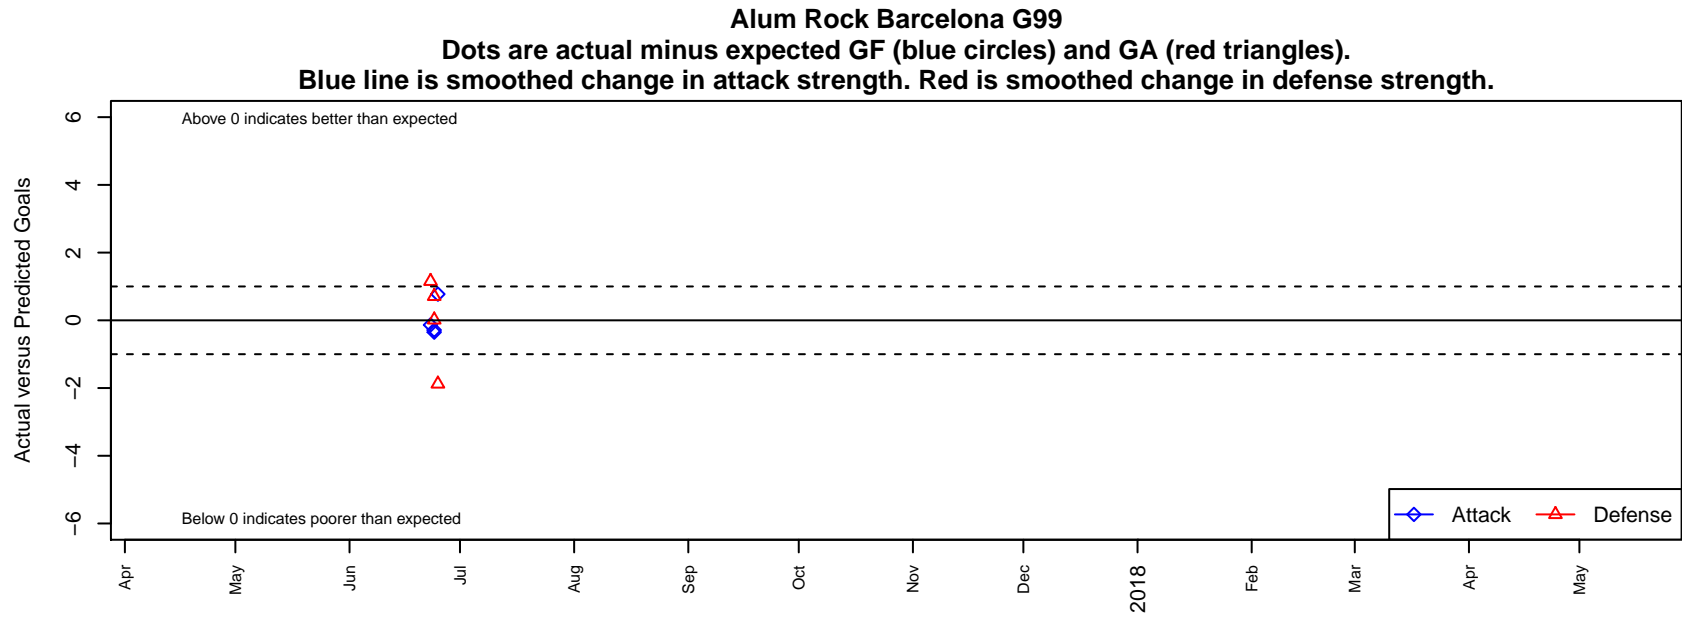

# Alum Rock Barcelona G99

, OR  
G99 total strength=1304  
attack=2.65 defense=12.36

alt names used:  
ALUM ROCK YSL AR BARCELONA

Venues played:  
2017 Clash At the Border Super Gold/Silver

<b>date</b>	<b>home</b>		<b>away</b>		<b>venue</b>	<b>pred.home</b>	<b>pred.away</b>
2017-06-25	THUSC Silver G00	3	Alum Rock Barcelona G99	1	2017 Clash At the Border Super Gold/Silv	1.12	0.23
2017-06-24	PCU Red G00	1	Alum Rock Barcelona G99	0	2017 Clash At the Border Super Gold/Silv	1.01	0.29
2017-06-24	FC Salmon Creek Nemesis Blue G00	0	Alum Rock Barcelona G99	0	2017 Clash At the Border Super Gold/Silv	0.71	0.35
2017-06-23	Alum Rock Barcelona G99	0	Washington Timbers Red 1 G99	1	2017 Clash At the Border Super Gold/Silv	0.14	2.15